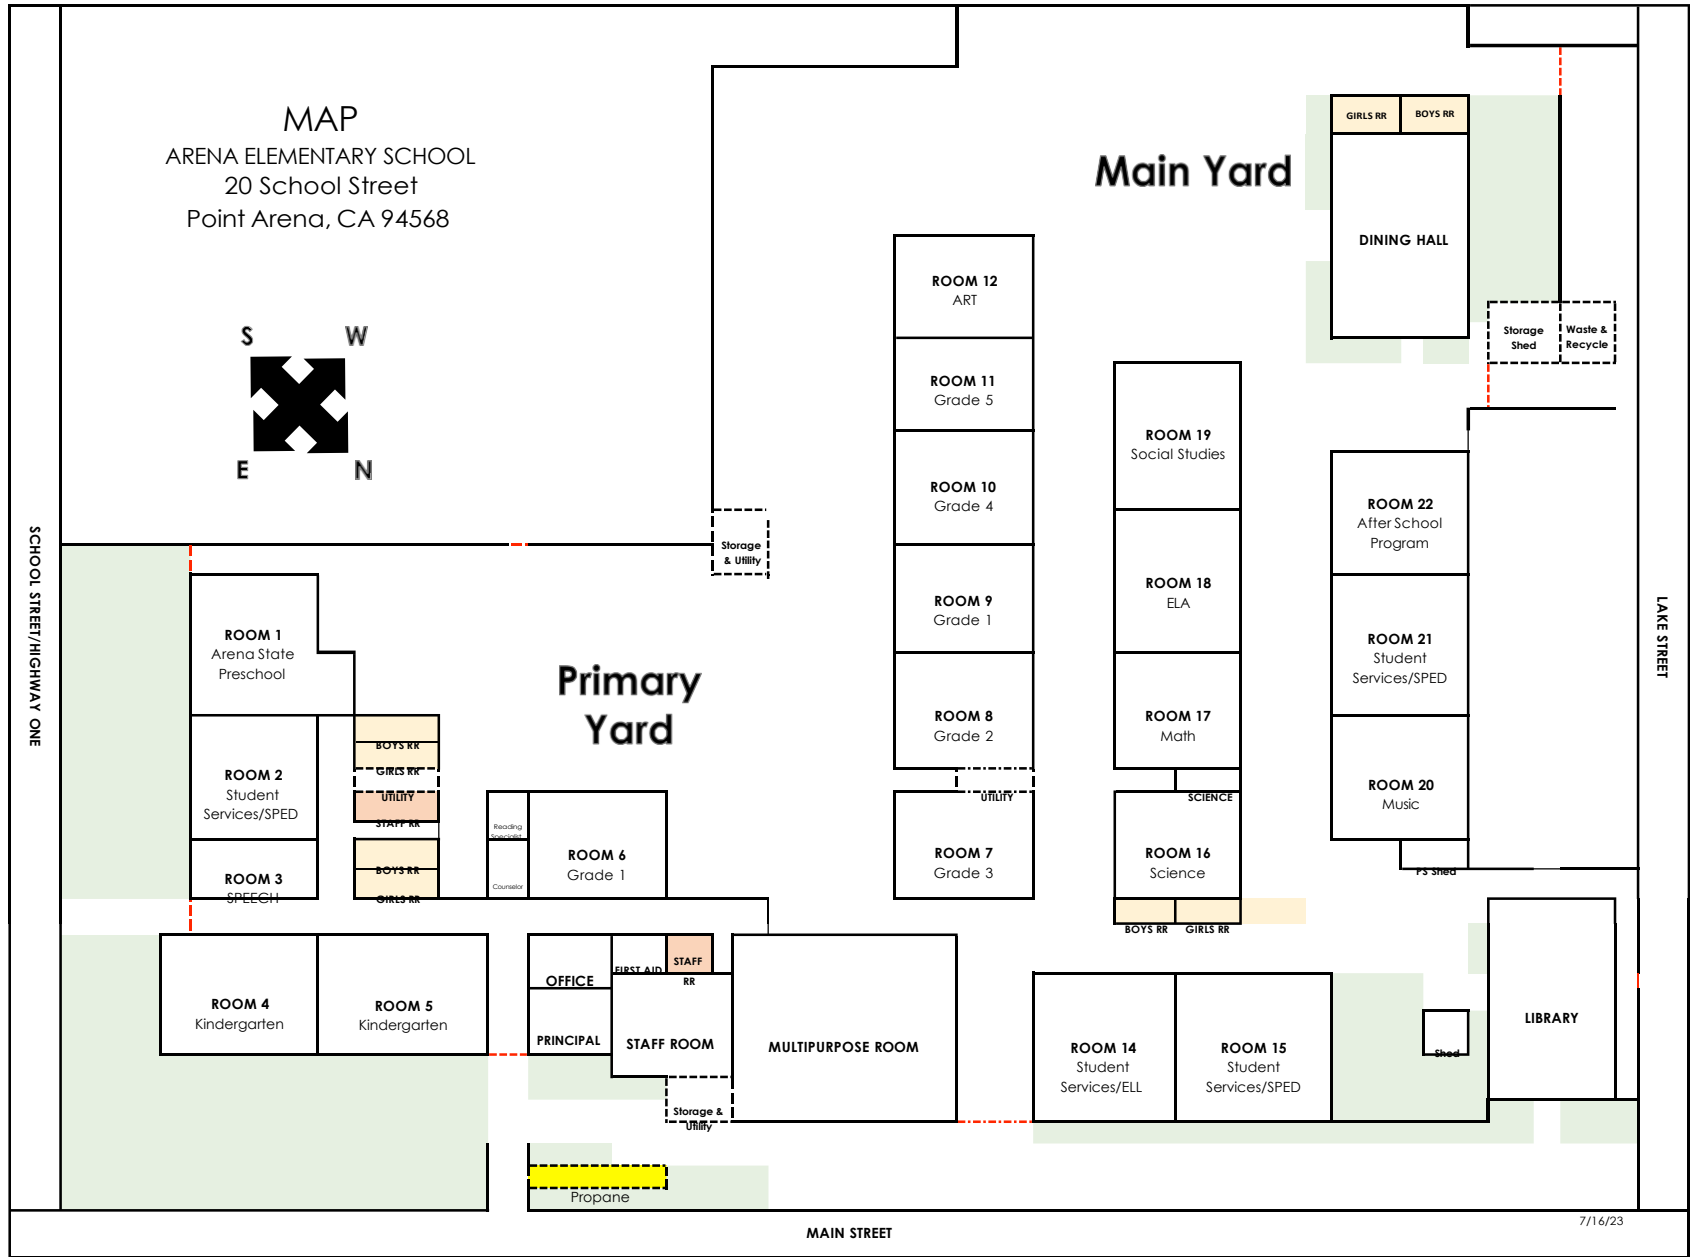

MAP
 ARENA ELEMENTARY SCHOOL
 20 School Street
 Point Arena, CA 94568

SCHOOL STREET/HIGHWAY ONE

LAKE STREET

MAIN STREET

7/16/23

Primary Yard

Main Yard

ROOM 1
 Arena State
 Preschool

ROOM 2
 Student
 Services/SPED

ROOM 3
 SPEECH

ROOM 4
 Kindergarten

ROOM 5
 Kindergarten

ROOM 6
 Grade 1

OFFICE
 PRINCIPAL

STAFF ROOM

MULTIPURPOSE ROOM

ROOM 12
 ART

ROOM 11
 Grade 5

ROOM 10
 Grade 4

ROOM 9
 Grade 1

ROOM 8
 Grade 2

ROOM 7
 Grade 3

ROOM 19
 Social Studies

ROOM 18
 ELA

ROOM 17
 Math

ROOM 16
 Science

DINING HALL

ROOM 22
 After School
 Program

ROOM 21
 Student
 Services/SPED

ROOM 20
 Music

LIBRARY

ROOM 14
 Student
 Services/ELL