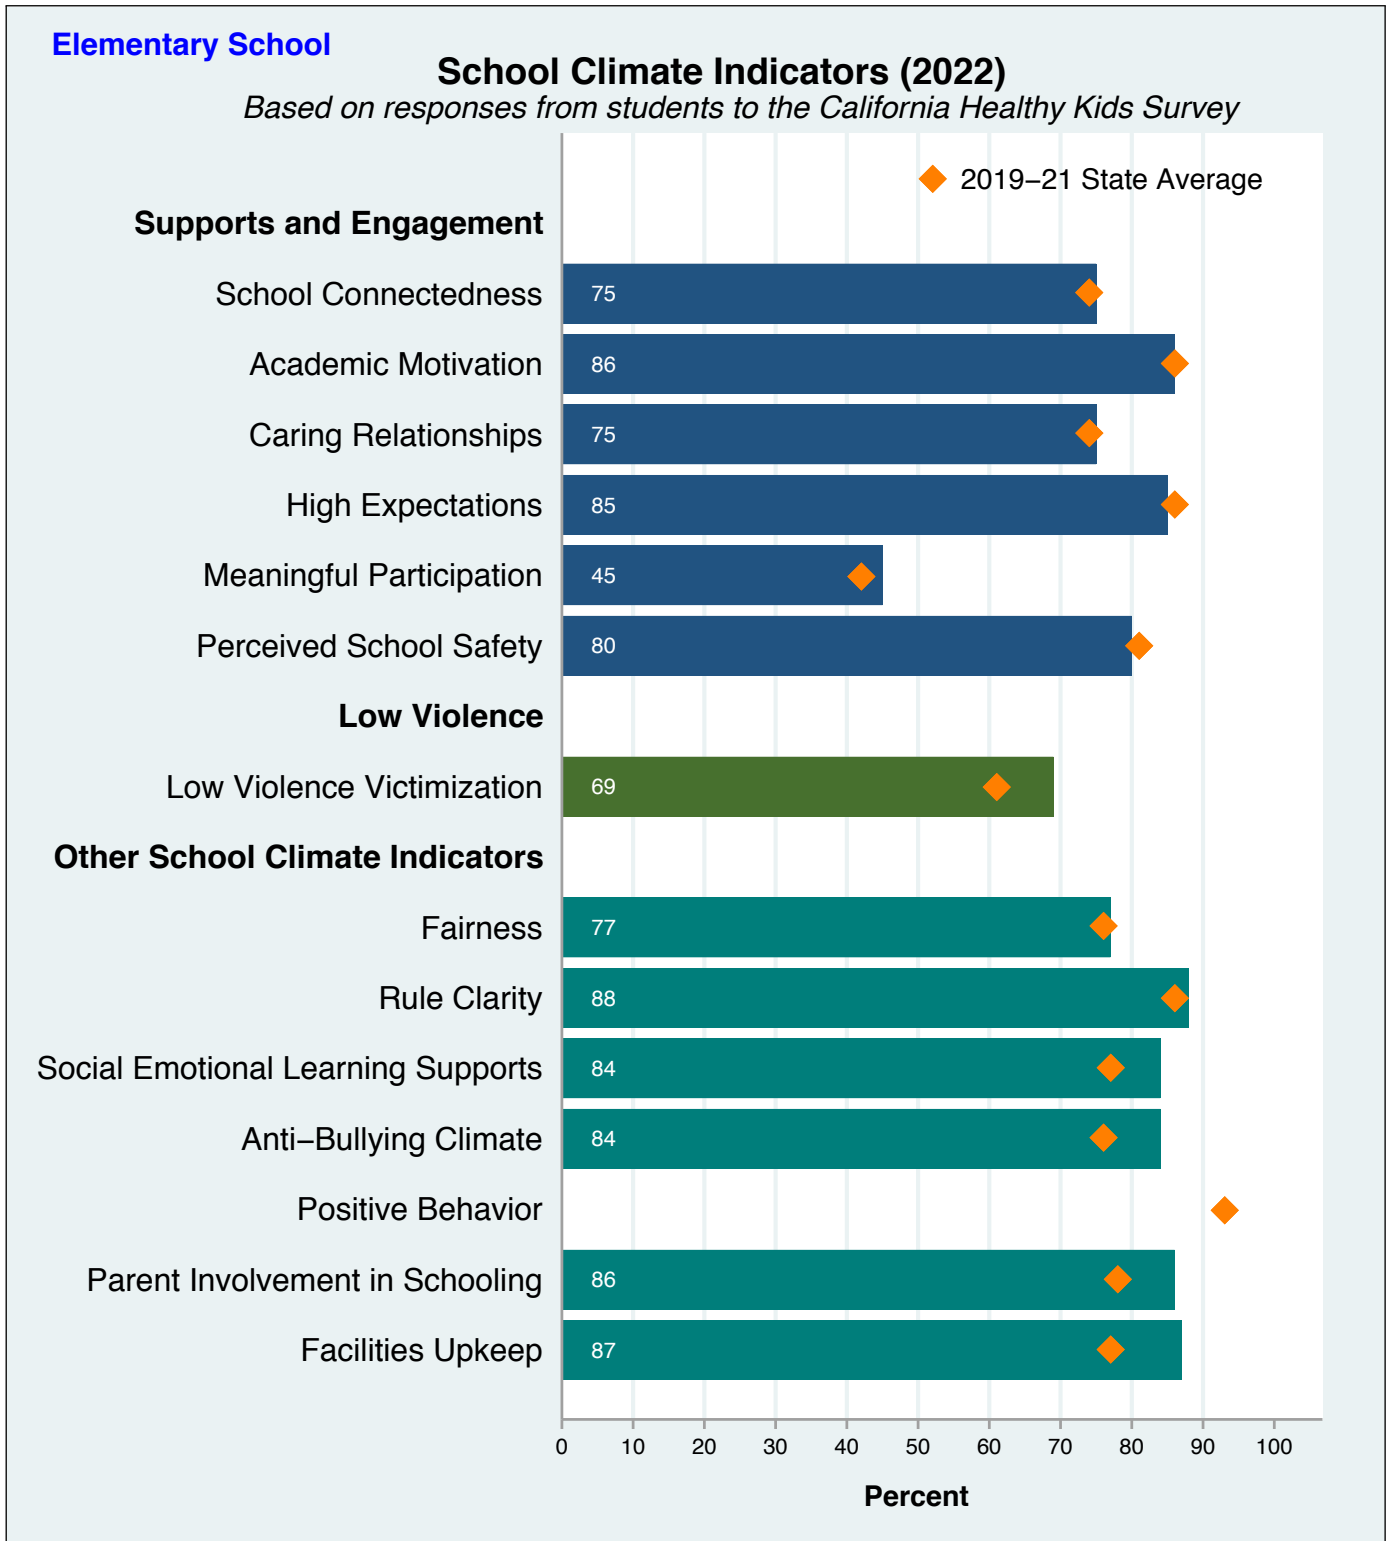

School Climate Report Card (Elementary)—2021-2022

District: Arena Union Elementary
 School: Arena Elementary

Date Prepared: 10 Feb 2022
 Response Rate: 70%

School Climate Report Card (Elementary)—2021-2022

District: Arena Union Elementary

Date Prepared: 10 Feb 2022

School: Arena Elementary

Other Indicators

Selected Student-Reported Indicators (California Healthy Kids Survey – CHKS)

	School 2021-22 (%)	State 2019-21 (%)
Finish all school assignments	94	86
Absent 2 or more days in the past 30 days	31	22
School boredom	27	
Feel a part of the school	75	74
Adults at school care about you	88	84
Harassed at school	53	43
Parents ask about school	88	81